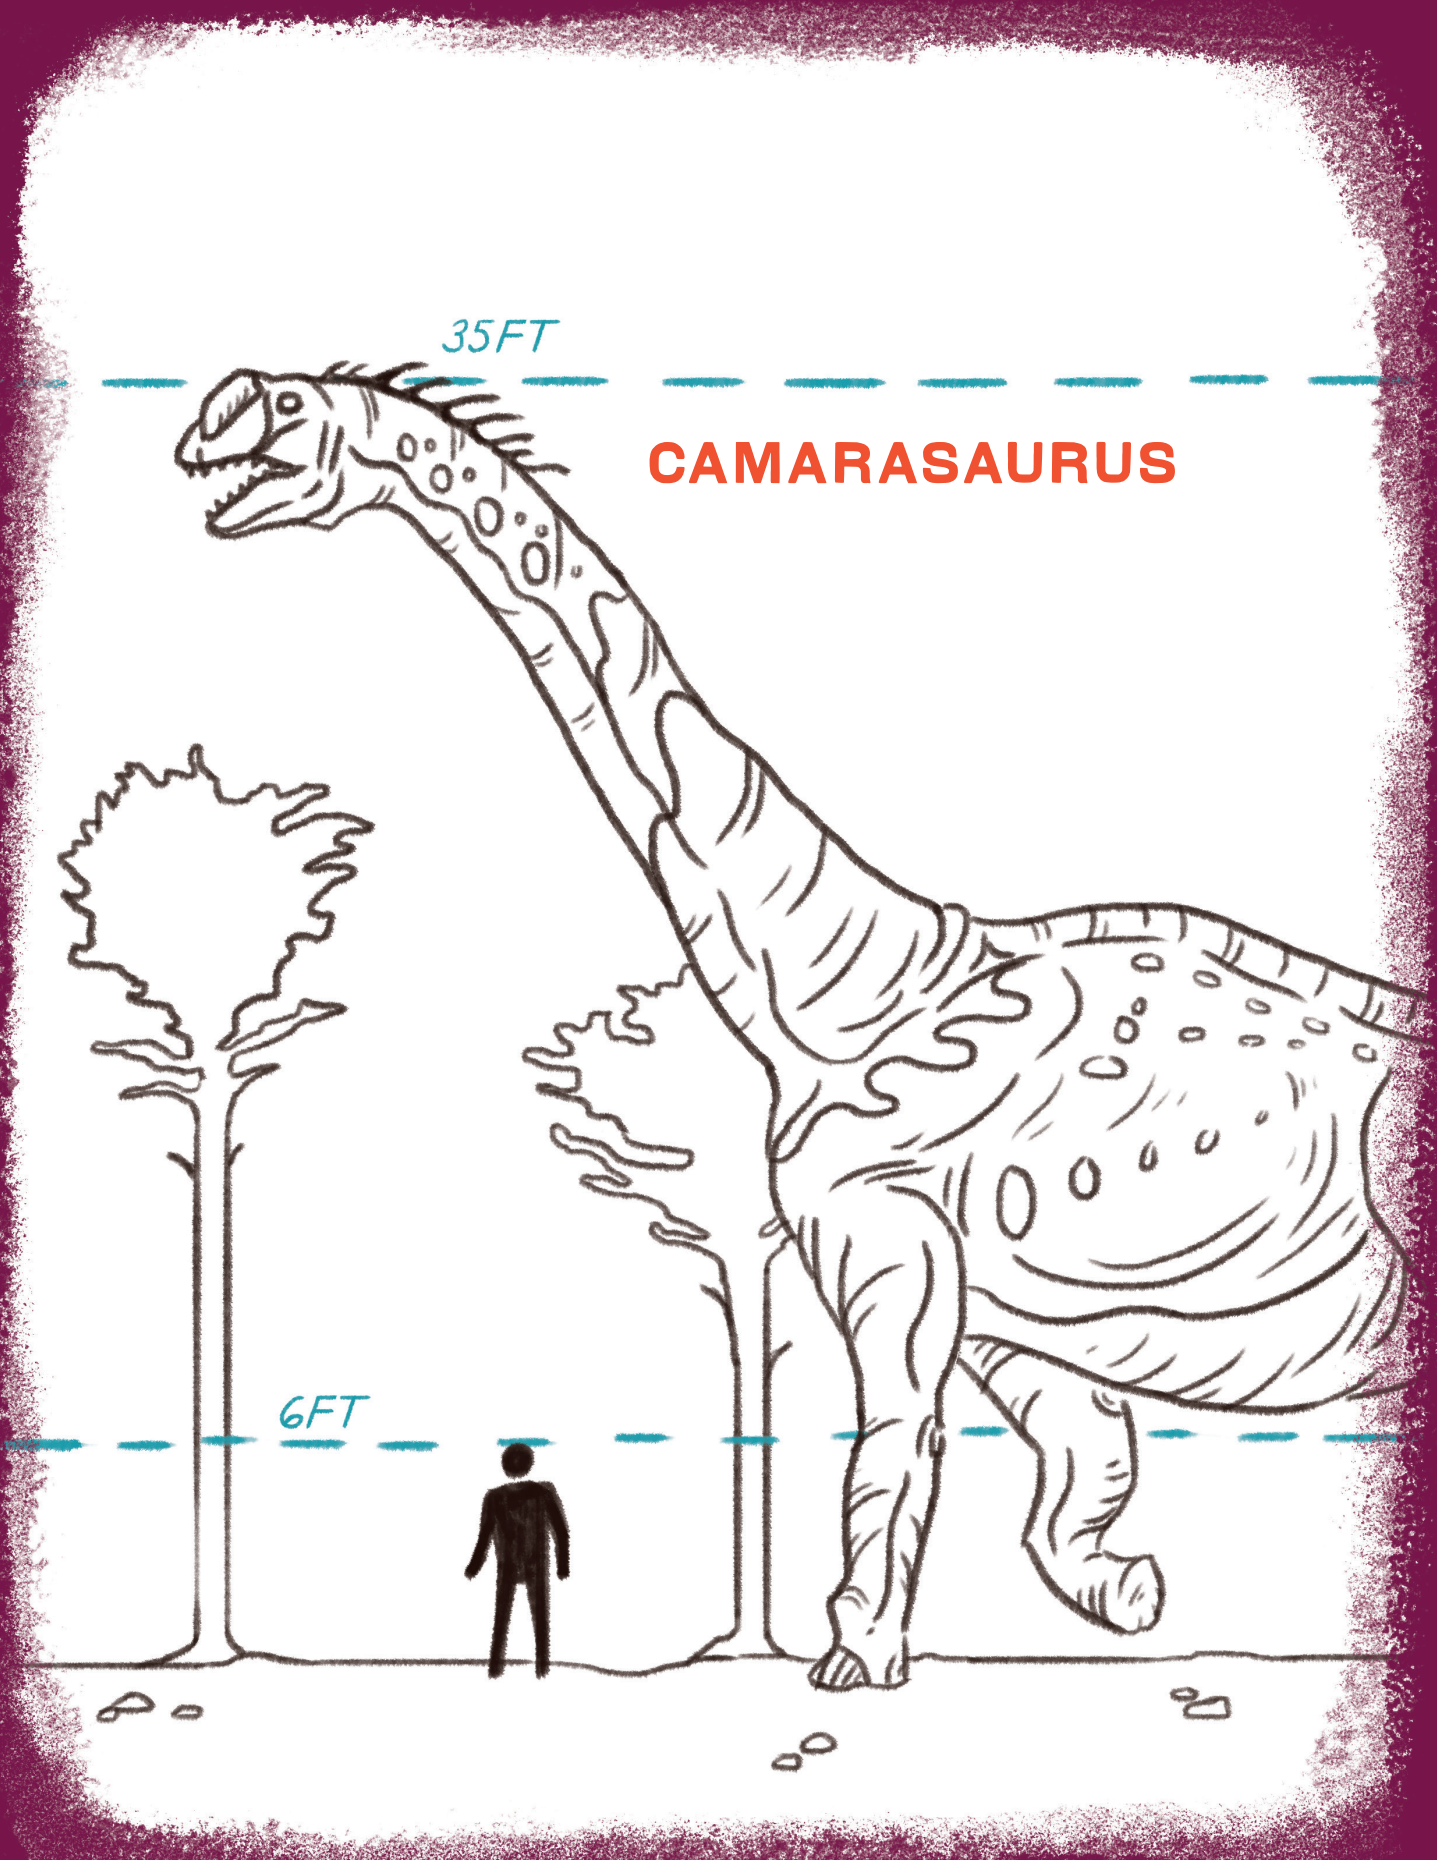

35FT

CAMARASAURUS

6FT

COLORING THROUGH TIME

150 MILLION
YEARS AGO

4,000 TO 7,000
YEARS OLD

1800s

2018